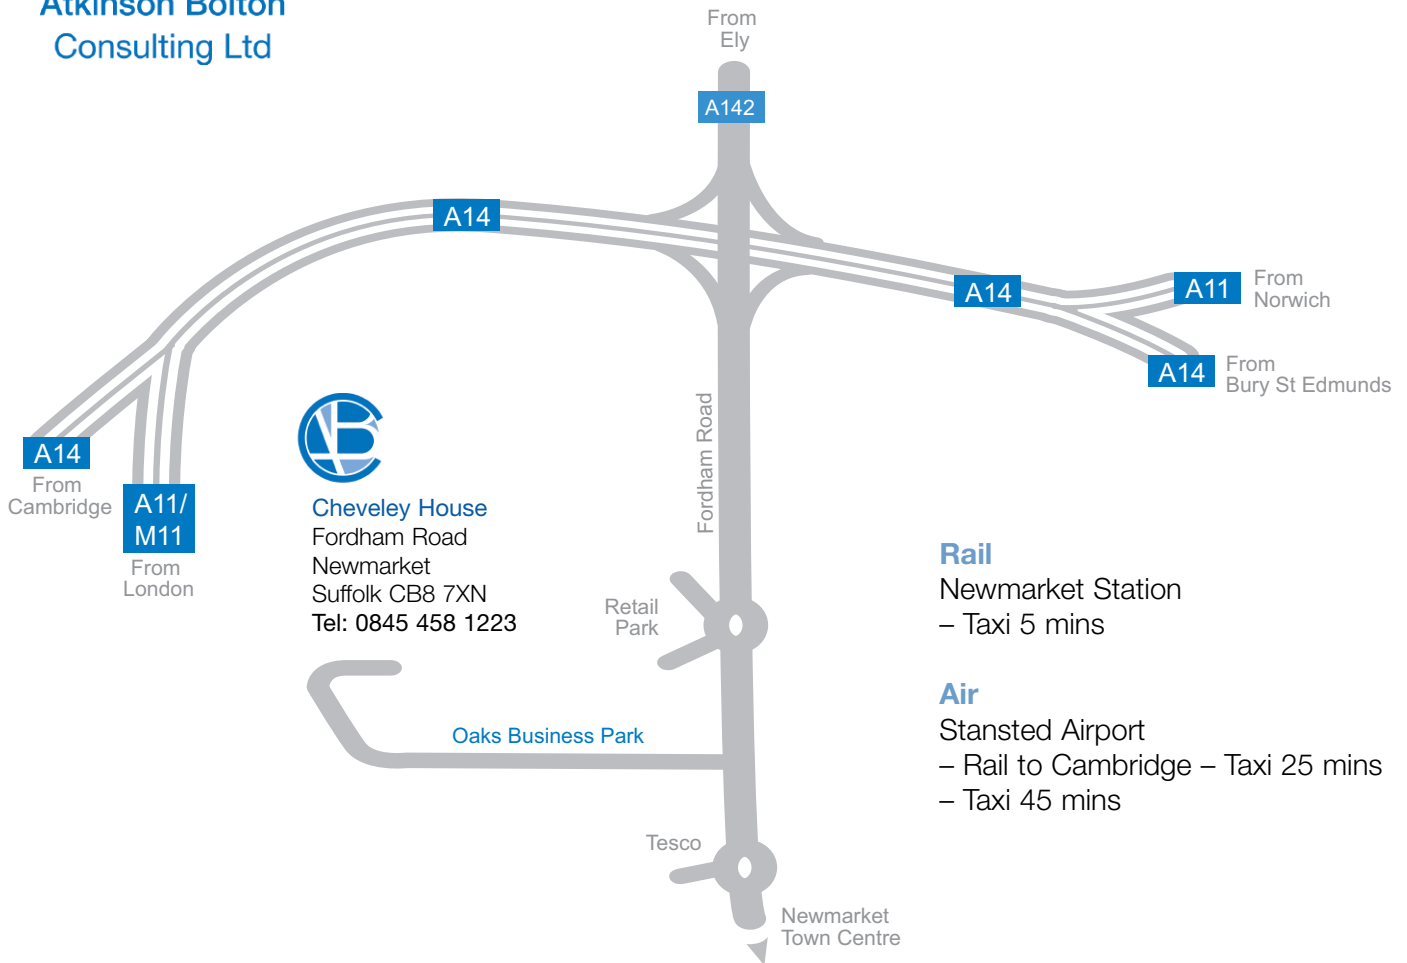

Creating and Preserving Wealth

Atkinson Bolton
Consulting Ltd

Rail

Newmarket Station
– Taxi 5 mins

Air

Stansted Airport
– Rail to Cambridge – Taxi 25 mins
– Taxi 45 mins

Directions to Atkinson Bolton Consulting Ltd

From Cambridge

Follow the A14 and take the exit sign posted 'Newmarket, Exning and Ely' for the A142. At the top of the slip road turn right.

* Follow the A142 for about 500 metres to a roundabout. Please then take the first exit (more or less straight on) and in about 200 metres you will see Cheveley House on your right. Turn right into The Oaks Business Park, and take the first right, which will take you to the car park. Cheveley House is well signed from there.

From Ely

Follow the A142 through Fordham, or take the Fordham Bypass, and follow the A142 over the A14.

From Bury St Edmunds

Follow the A14 and take the exit sign posted 'Newmarket, Exning and Ely' for the A142. At the top of the slip road turn left.

Then follow the instructions marked * in the left-hand column.

From Newmarket Town Centre

Follow the A142 out of town (Fordham Road), past the St Felix Middle School, and at the large roundabout, with Tesco on your left, take the second exit (straight on).

Turn left into The Oaks Business Park, and take the first right, which will take you to the car park. Cheveley House is well signed from there.